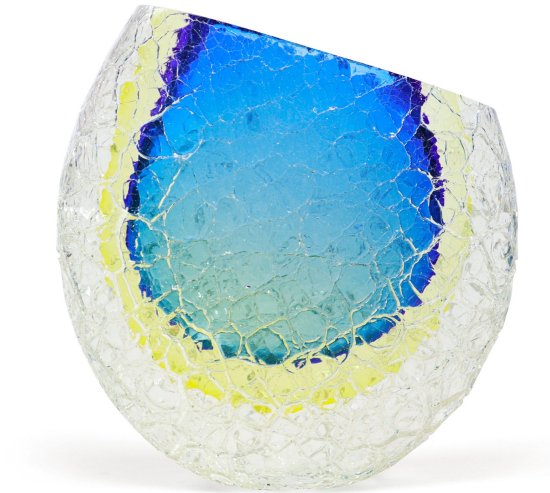

## CRAQUELÈ BLUE VASE

**1.750,00 €**

The Craquelé collection mixes the Sommerso multi-layered glass technique, typical from Seguso and winner of Compasso d'Oro in 1954, with the Craquelè effect, achieved by immersing the incandescent glass in cold water, creating a unique texture on the surface that makes each piece one of a kind.

This vase presents a cobalt blue layer submerged by a cold yellow layer and clear glass.

Color: cobalt blue, cold yellow, crystal clear.

Dimensions: H cm 22 x 21 x 10 H 8.5" x 8" x 4"

**SKU:** VA97/25 | **Categories:** [Vases](#) | **Tags:** [clear](#), [cobalt blue](#), [cold yellow](#), [Craquelè](#), [Modern](#), [Seguso Vetri d'Arte](#), [submerged](#)

**GALLERY IMAGES**